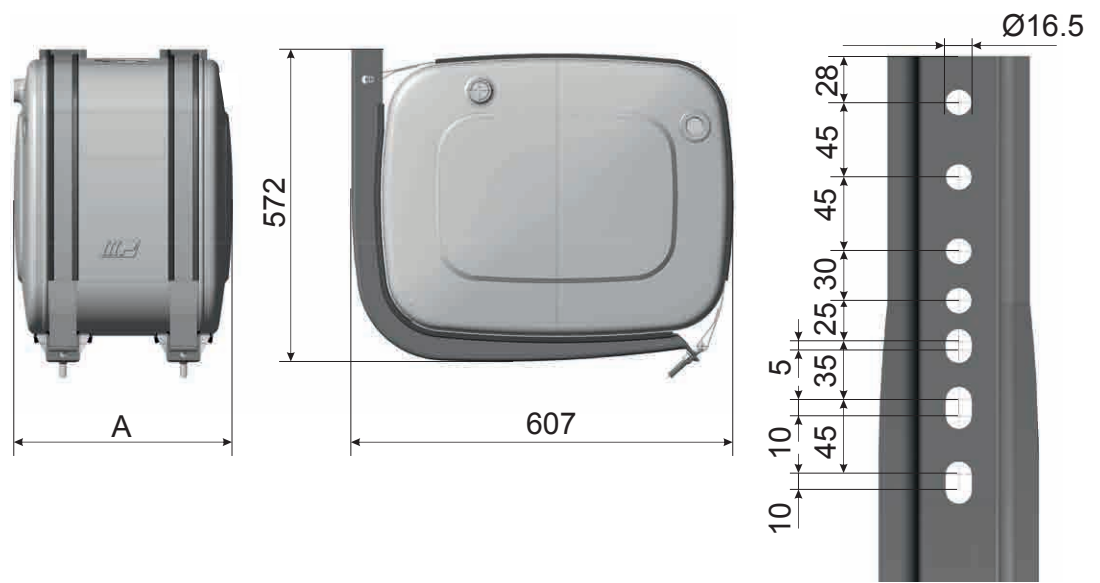

Sidewalls 440 mm h x 540 mm w

Mounting kit available for:

Materials available:

Product	L*	Features included	Filter Flange Code	Dimensions Only tank L x H x W	Material	Product code NSOA= Aluminium NSOF = Painted Steel	Mounting kit
Multi Function (MF)	60-70	- level gauge 127mm - suction connection 1" 1/4 - return connection 1" - air breather h 43mm - adjustable ball valve 1" 1/4	135	350 x 440 x 540	A/F	- 0070035MF00	Side: AKMISLT44544000 Rear: AKMISRC04405404
	80	- spy eye 1" - suction connection 1" 1/4 - return connection 1"		400 x 440 x 540	A/F	- 0080040MF00	
	90	- air breather h 43mm - adjustable ball valve 1" 1/4		450 x 440 x 540	A/F	- 0090045MF00	

* Full tank capacity - Scan the qr code for level indicator capacity and technical features

AKMISLT44544000

Side mounting kit with two brackets and stainless steel straps (40mm)

AKMISRC04405404

Rear mounting kit with two brackets and stainless steel straps (40mm)

44/54 SIDE MOUNTING

Mounting specifics

A	Level indicator capacity
(mm)	(l)
350	057-042
400	060
450	067

44/54 REAR MOUNTING

Mounting specifics

A	Level indicator capacity
(mm)	(l)
350	057-042
400	060
450	067