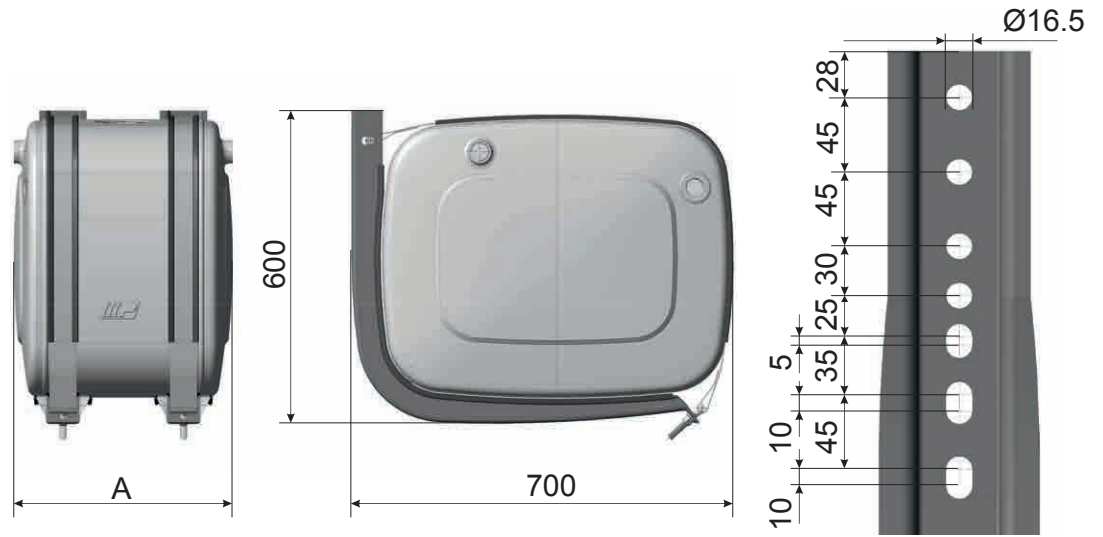

* Full tank capacity - Scan the qr code for level indicator capacity and technical features

AKMISLT50644000

Side mounting kit with two brackets and stainless steel straps (40mm)

AKMISLT50645000

Side mounting kit with two brackets and stainless steel straps (50mm)

AKMISRC05006404

Rear mounting kit with two brackets and stainless steel straps (40mm)

AKMISRC05006405

Rear mounting kit with two brackets and stainless steel straps (50mm)

50/64 SIDE MOUNTING

Mounting specifics

A	Level indicator capacity
(mm)	(l)
300	060
350	072
400	083
450	094
500	106
550	116
600	128
780	170

50/64 REAR MOUNTING

Mounting specifics

A	Level indicator capacity
(mm)	(l)
300	060
350	072
400	083
450	094
500	106
550	116
600	128
780	170