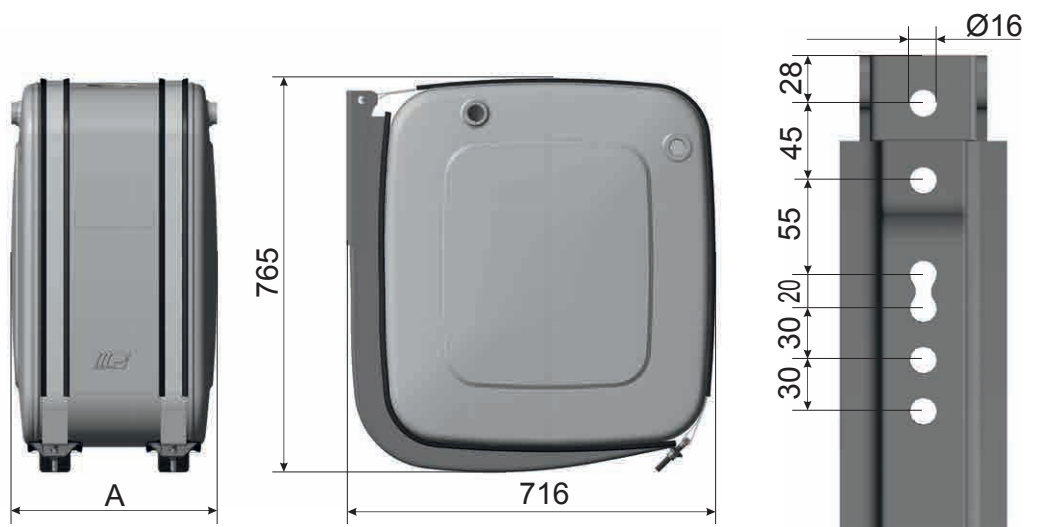

70/63

Sidewalls 706 mm h x 636 mm w

Mounting kit available:

Materials available:

Product	L*	Features included	Filter Flange Code	Dimensions Only tank L x H x W	Material	Product code NSOA: Aluminium NSOF: Painted steel NSOI: Stainless steel	Mounting kit
Multi Function (MF)	135	- spy eye 1" - suction connection 1" 1/2 - 2x return connection 1"	135	350 x 706 x 636	F/I	- 0135035CORV	Side: AKMISLT70634000 Rear: AKMISRC70634000
	150	- return connection 1" 1/4 - air breather cap h 43mm - adjustable ball valve 1" 1/2		400 x 706 x 636	A/F/I	- 0150040CORV	Side: AKMISLT07006305
	170			450 x 706 x 636	A/F/I	- 0170045CORV	Rear: AKMISRC07006305
	200			500 x 706 x 636	A/F/I	- 0200050CORV	
Monobacket	120	- spy eye 1" - suction connection 1" 1/2 - return connection 1" - air breather cap h 43mm - adjustable ball valve 1" 1/2	/	300 x 706 x 636	A/F	- 0120030CORV	Monobacket side mounting kit included

* Full tank capacity - Scan the qr code for level indicator capacity and technical features

AKMISLT70634000

Side mounting kit with two brackets and stainless steel straps (40mm)

AKMISLT07006305

Side mounting kit with two brackets and stainless steel straps (50mm)

AKMISRC70634000

Rear mounting kit with two brackets and stainless steel straps (40mm)

AKMISRC07006305

Rear mounting kit with two brackets and stainless steel straps (50mm)

70/63 SIDE MOUNTING

Mounting specifics

A	Level indicator capacity
(mm)	(l)
300	103
350	111
400	129
450	147
500	164

70/63 REAR MOUNTING

Mounting specifics

A	Level indicator capacity
(mm)	(l)
300	103
350	111
400	129
450	147
500	164