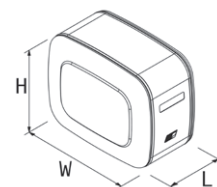

## Sidewalls 700 mm h x 700 mm w

Mounting kit available:

Materials available:

Product	L*	Features included	Filter Flange Code	Dimensions Only tank L x H x W	Material	Product code NSOA: Aluminium NSOF: Painted steel	Mounting kit
Multi Function (MF)	150	- spy eye 1" - suction connection 1" 1/2 - 2x return connection 1" - return connection 1" 1/4	135	350 x 700 x 700	F/I	- 0150035MF00	Side: AKMISLT70704000  Rear: AKMISRC70704000
	170	- air breather cap h 43mm - adjustable ball valve 1" 1/2		400 x 700 x 700	A/F/I	- 0170040MF00	Side: AKMISLT07007005  Rear: AKMISRC07007005
	200			450 x 700 x 700	A/F/I	- 0200045MF00	
	250	- spy eye 1" - suction connection 2" - 2x return connection 1" - return connection 1" 1/4 - air breather cap h 43mm - adjustable ball valve 2"	195	550 x 700 x 700	A/F/I	- 0250055CF00	
Monobacket	130	- spy eye 1" - suction connection 1" 1/2 - return connection 1" - air breather cap h 43mm - adjustable ball valve 1" 1/2	135	300 x 700 x 700	A/F	- 0130030CF00	Monobacket side mounting kit included

\* Full tank capacity - Scan the qr code for level indicator capacity and technical features

AKMISLT70704000

Side mounting kit with two brackets and stainless steel straps (40mm)

AKMISLT07007005

Side mounting kit with two brackets and stainless steel straps (50mm)