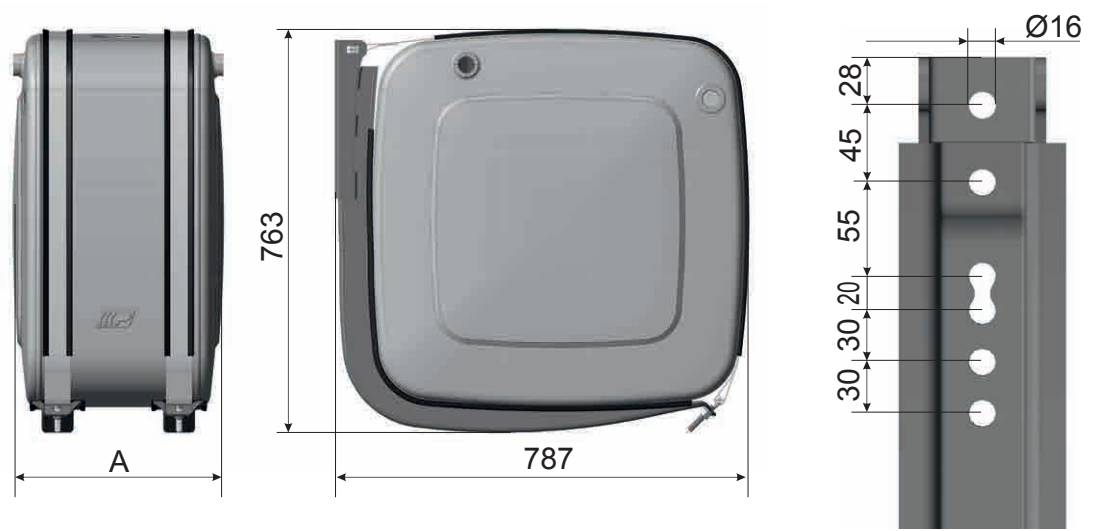

\* Full tank capacity - Scan the qr code for level indicator capacity and technical features

AKMISLT70704000

Side mounting kit with two brackets and stainless steel straps (40mm)

AKMISLT07007005

Side mounting kit with two brackets and stainless steel straps (50mm)

### Mounting specifics

A (mm)	Level indicator capacity (l)
300	105
350	124
400	144
450	164
550	203