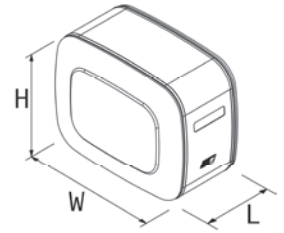

63/70 COMBINED TANKS

63/70

The combined tanks are equipped with:
- side mounting kit

Mounting kit: available for side position.

OIL

- air breather cap h 41
- round aluminium level gauge 1" (specific indicator on the EVO Filter)
- adjustable ball valve

DIESEL OIL

- fuel cap with key and safety valve

Notes:

- Homologation ECE 34 Part III for diesel oil part
- Available on request the specific level indicator for the diesel oil part

63/70 (sidewalls 636 mm h x 706 mm w)

DIESEL OIL TANK	Products range	Bayonet connection	Level Indicator VDO	Side mounting kit	Diesel drenage	ECE 34 Part III	LT* Diesel/Oil	Dimensions L x H x W	Material	Product Code MF NSMA = Alu NSMF = Steel NSMI = Stainless steel	Product Code EVO NSMA = Alu NSMF = Steel NSMI = Stainless steel	
	Products range	Filter Flange	Level Indicator E = Spy eye L = Level gauge	Adjustable Ball Valve	Returns	Valve Plate						Mounting kit
DIESEL OIL TANK	Diesel oil tank	●	○	●	●	●	125/140	700 X 636 X 706	A/F/I	- 0125070C100	- 0125070CE00	
							140/170	800 X 636 X 706	A/F/I	- 0140080C100	- 0140080CE00	
OIL TANK							160/150	800 X 636 X 706	A/F/I	- 0160080C100	- 0160080CE00	
							180/170	900 X 636 X 706	A/F/I	- 0180090C100	- 0180090CE00	
							190/200	1000 X 636 X 706	A/F/I	- 0190100C100	- 0190100CE00	
							200/150	900 X 636 X 706	A/F/I	- 0200091C100	- 0200091CE00	
	Multi Function (MF)	● embossed 135	● E	● 1"1/2	●	●	● Side	220/170	1000 X 636 X 706	A/F/I	- 0220100C100	- 0220100CE00
								280/200	1250 X 636 X 706	A/F/I	- 0280125C100	- 0280125CE00
								380/200	1500 X 636 X 706	A/F/I	- 0380150C100	- 0380150CE00
	Evo (ET)	● Evo	● Part of Evo Filter	● 1"1/2	●	●	● Side	410/170	1500 X 636 X 706	A/F/I	- 0410150C100	- 0410150CE00
							600/200	2000 X 636 X 706	A/F/I	- 0600200C100	- 0600200CE00	