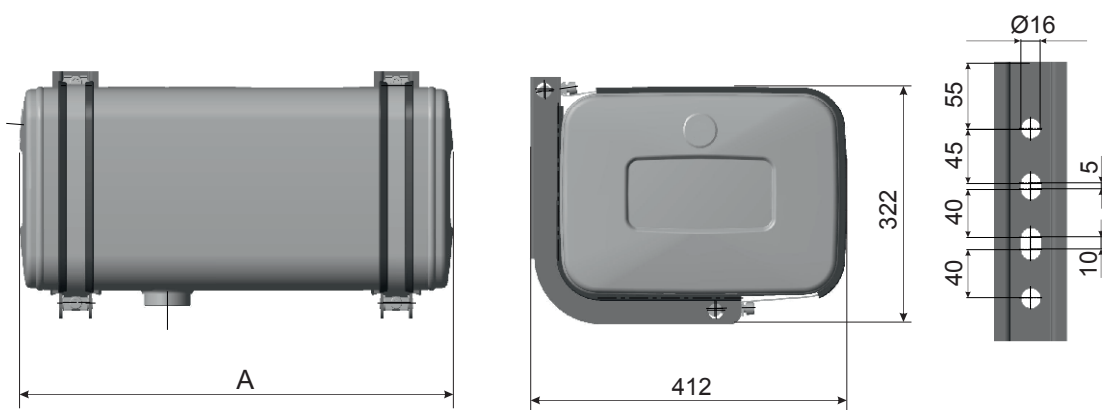

Sidewalls 260 mm h x 360 mm w

Mounting kit available:

Materials available:

- A
Aluminium
- F
Painted steel
RAL 7021

Product	L*	Features included	Filter Flange Code	Dimensions Only tank L x H x W	Material	Product code NSOA= Aluminium NSOF = Painted Steel	Mounting kit
Multi Function (MF)	40	- spy eye 3/4" - suction connection 1" 1/4 - air breather cap h 43mm	135	465 x 260 x 360	A	- 0040046H000	Side: AKMISLT263640N0
	50			565 x 260 x 360	A	- 0050056H000	
	30			365 x 260 x 360	F	- 0030036H000	Side mounting kit included (welded)
	40			465 x 260 x 360	F	- 0040046H000	
	50			565 x 260 x 360	F	- 0050056H000	

* Full tank capacity - Scan the qr code for level indicator capacity and technical features

AKMISLT263640N0

Side mounting kit with two brackets and stainless steel straps (40mm)

0

26/36 SIDE MOUNTING

Mounting specifics

A	Level indicator capacity
(mm)	(l)
465	033
565	040

26/36 SIDE MOUNTING (WELDED)

Mounting specifics

A	Level indicator capacity
(mm)	(l)
365	025
465	033
565	040