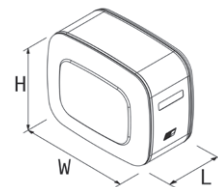

Sidewalls 260 mm h x 360 mm w

Mounting kit available:

Materials available:

- A
Aluminium
- F
Painted steel
RAL 7021

Product	L*	Features included	Filter Flange Code	Dimensions Only tank L x H x W	Material	Product code NSOA= Aluminium NSOF = Painted Steel	Mounting kit
Multi Function (MF)	40	- spy eye 3/4" - suction connection 1" 1/4 - air breather cap h 43mm	135	465 x 260 x 360	A	- 0040046H000	Side: AKMISLT263640N0
	50			565 x 260 x 360	A	- 0050056H000	
	30			365 x 260 x 360	F	- 0030036H000	Side mounting kit included (welded)
	40			465 x 260 x 360	F	- 0040046H000	
	50			565 x 260 x 360	F	- 0050056H000	

* Full tank capacity - Scan the qr code for level indicator capacity and technical features

AKMISLT263640N0

Side mounting kit with two brackets and stainless steel straps (40mm)

0

26/36 SIDE MOUNTING

Mounting specifics

A	Level indicator capacity
(mm)	(l)
465	033
565	040

26/36 SIDE MOUNTING (WELDED)

Mounting specifics

A	Level indicator capacity
(mm)	(l)
365	025
465	033
565	040